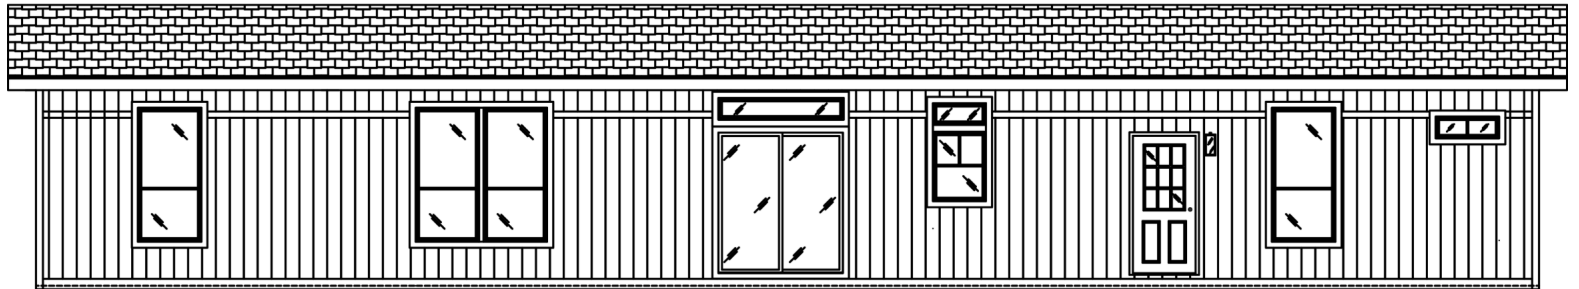

**THE COLUMBIA RIVER
SERIES**

**The Columbia River
2035**

27' x 72'

DIMENSIONS

1,920 sf

LIVING SPACE

4

BEDROOMS

2

BATHROOMS

OVERVIEW

72' Double Wide with
9ft Ceilings

Heritage Home Center

(425) 353-5464

or **Request Firm Quote**

— EMAIL US

02 FRONT ELEVATION

FRONT SIDEWALL

REAR SIDEWALL

FRONT ENDWALL

REAR ENDWALL